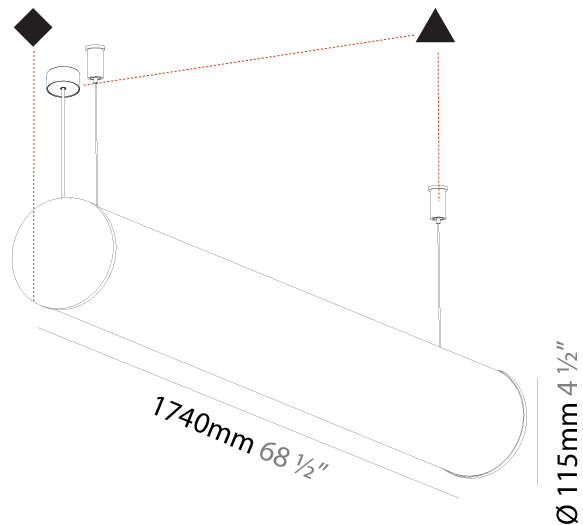

GENERAL

Series: Bunga
Brand: Prolicht
Division: Architectural
Mounting Type: Suspension
Mounting Location: Ceiling
Subcategory: Profile

PHYSICAL

Shape: Cylinder
Length (mm): 1740
Length (in): 68 ½
Width (mm): 115
Width (in): 4 ½
Height (mm): 115
Height (in): 4 ½
Light Distribution: Omnidirectional
Weight (kg): 5.492
Weight (lbs): 12.107
Diffuser: PMMA - Opal
Fixture Finish: SSR / BKV / CWI / CRY / HAB / UFT / ITA / RUA / FTG / MYG / LOD / PUS / FRO / FUP / KIA / POP / BLS / SPG / MEY / GOH / GUM / CHC / COM / ABZ / JAG / OBR / MOS / ROR
Fixture Material: Aluminum
Cable Details: 2000mm or 6000mm Transparent Cable

ELECTRICAL

Lamp Type: LED (Zhaga Standard)
Input Wattage (W): 30
Total Output Wattage (W): 24 / 19.2 (3500K)
Dimming: Non-Dimming / Phase Dimming (120Vac only) / 0-10V Dimming
Driver Included: Yes
Driver Location: Integrated
Driver Type: Constant Current - 120 / 277Vac
Driver Class: Class 2
Input Voltage (V): 120 - 277
Constant Current (MA): 350 / 600 (3500K)

LED

Color Temperature (°K): 3000 / 3500 / 4000
Max. Delivered Lumen (lm): 3320 / 3440 / 3510
CRI: >80 CRI
Lamp Life (hrs): 50000

OPTICAL

RATINGS AND CERTIFICATIONS

Certified By: Certified for North American Standards
IP rating: IP20

PROJECT
TYPE
SPECIFIER
QUANTITY
DATE